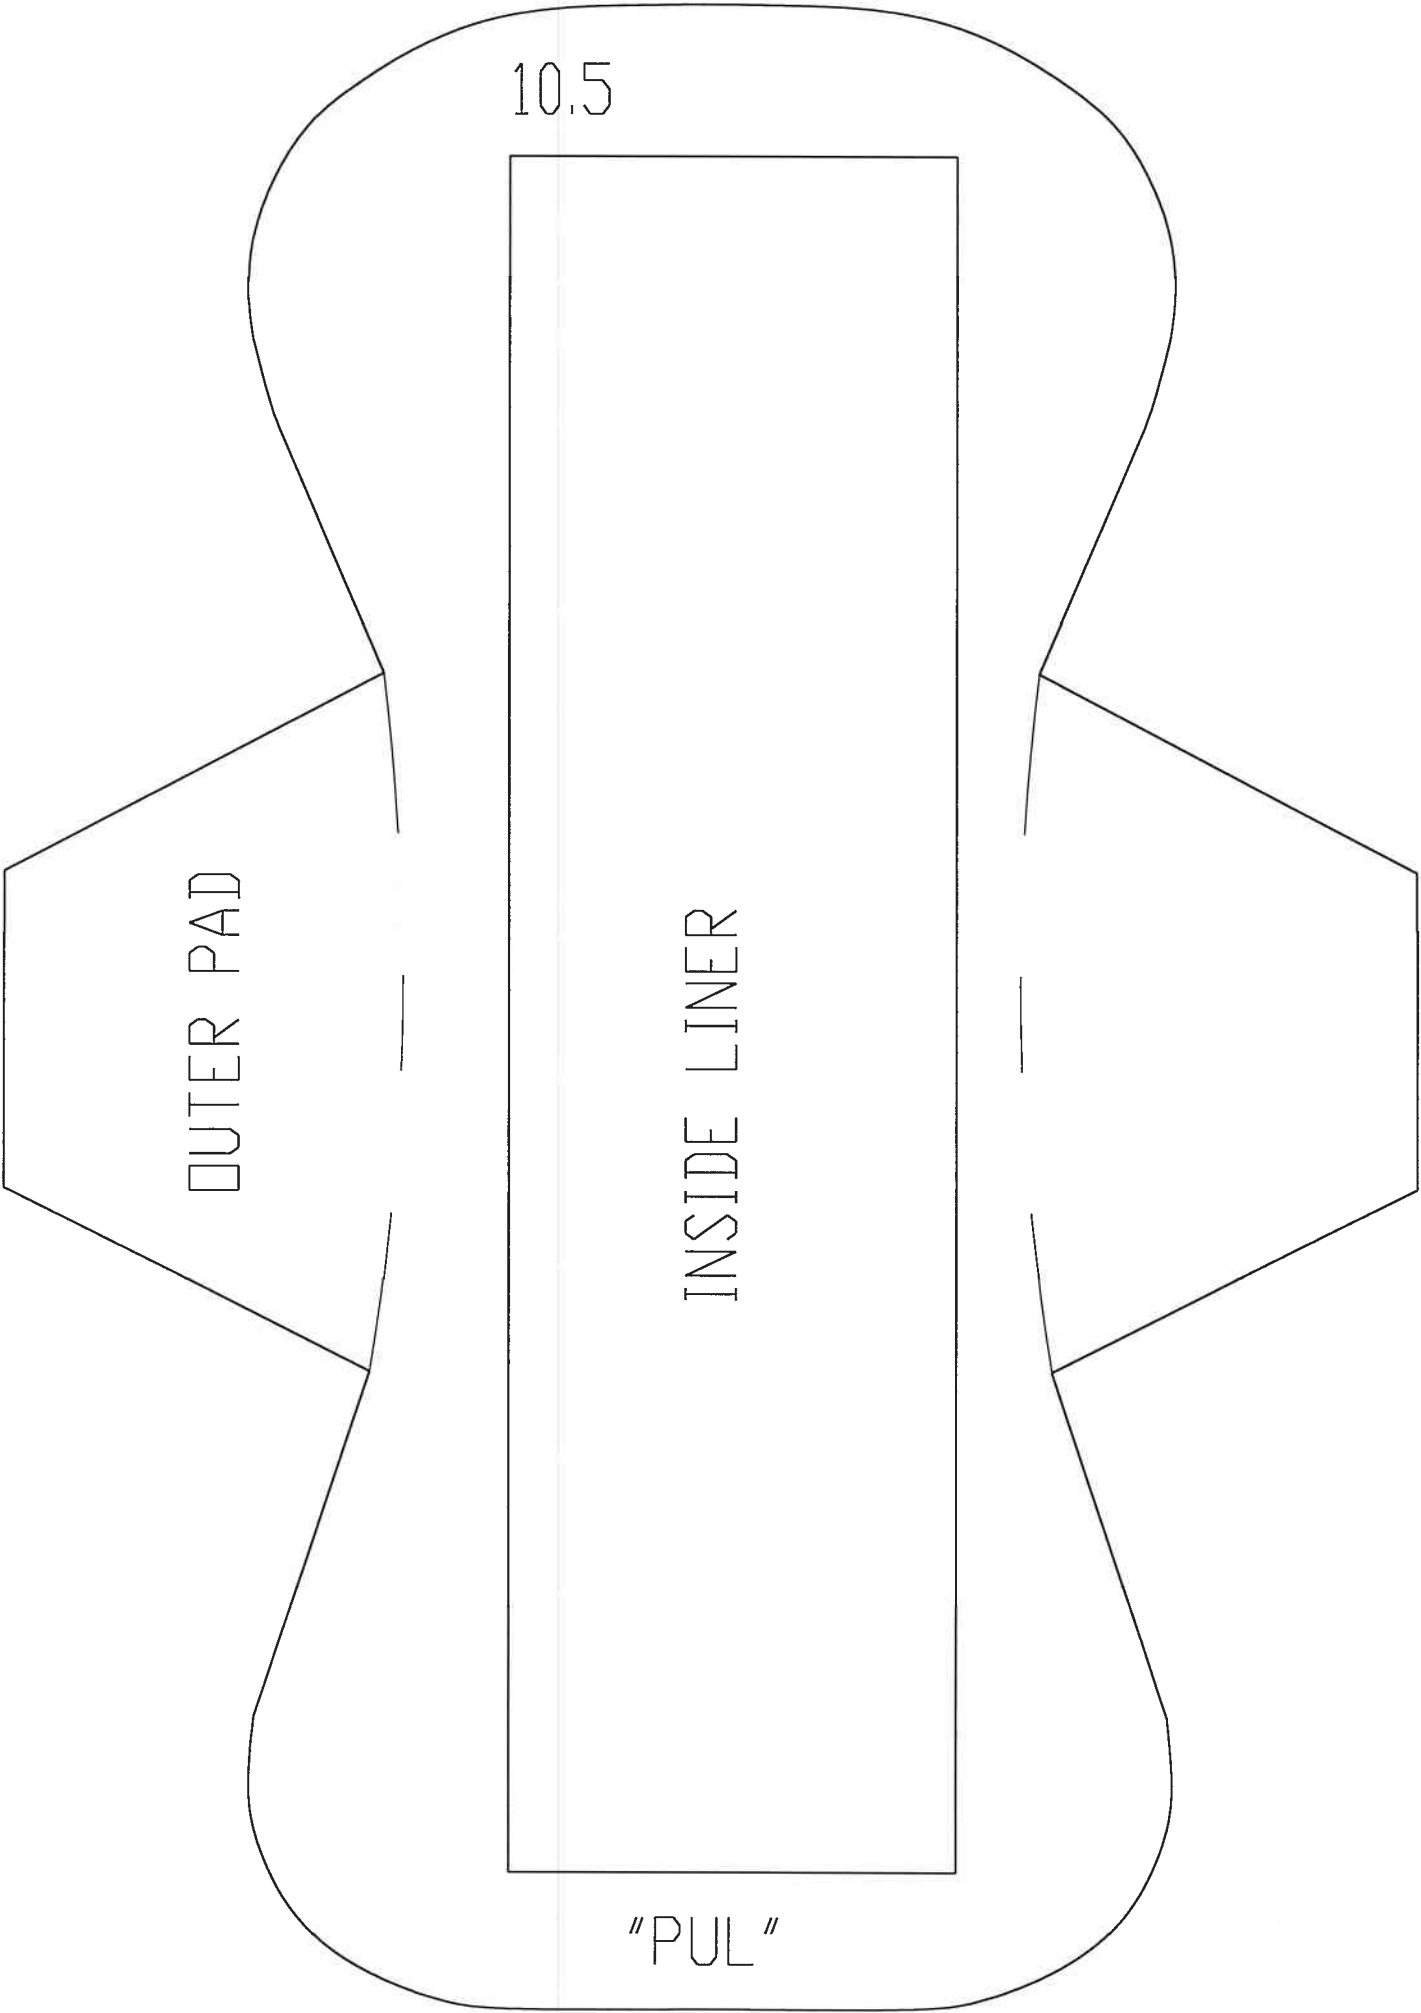

OUTER PAD

INSIDE LINER

9.5

"PUL"

10.5

OUTER PAD

INSIDE LINER

"PUL"